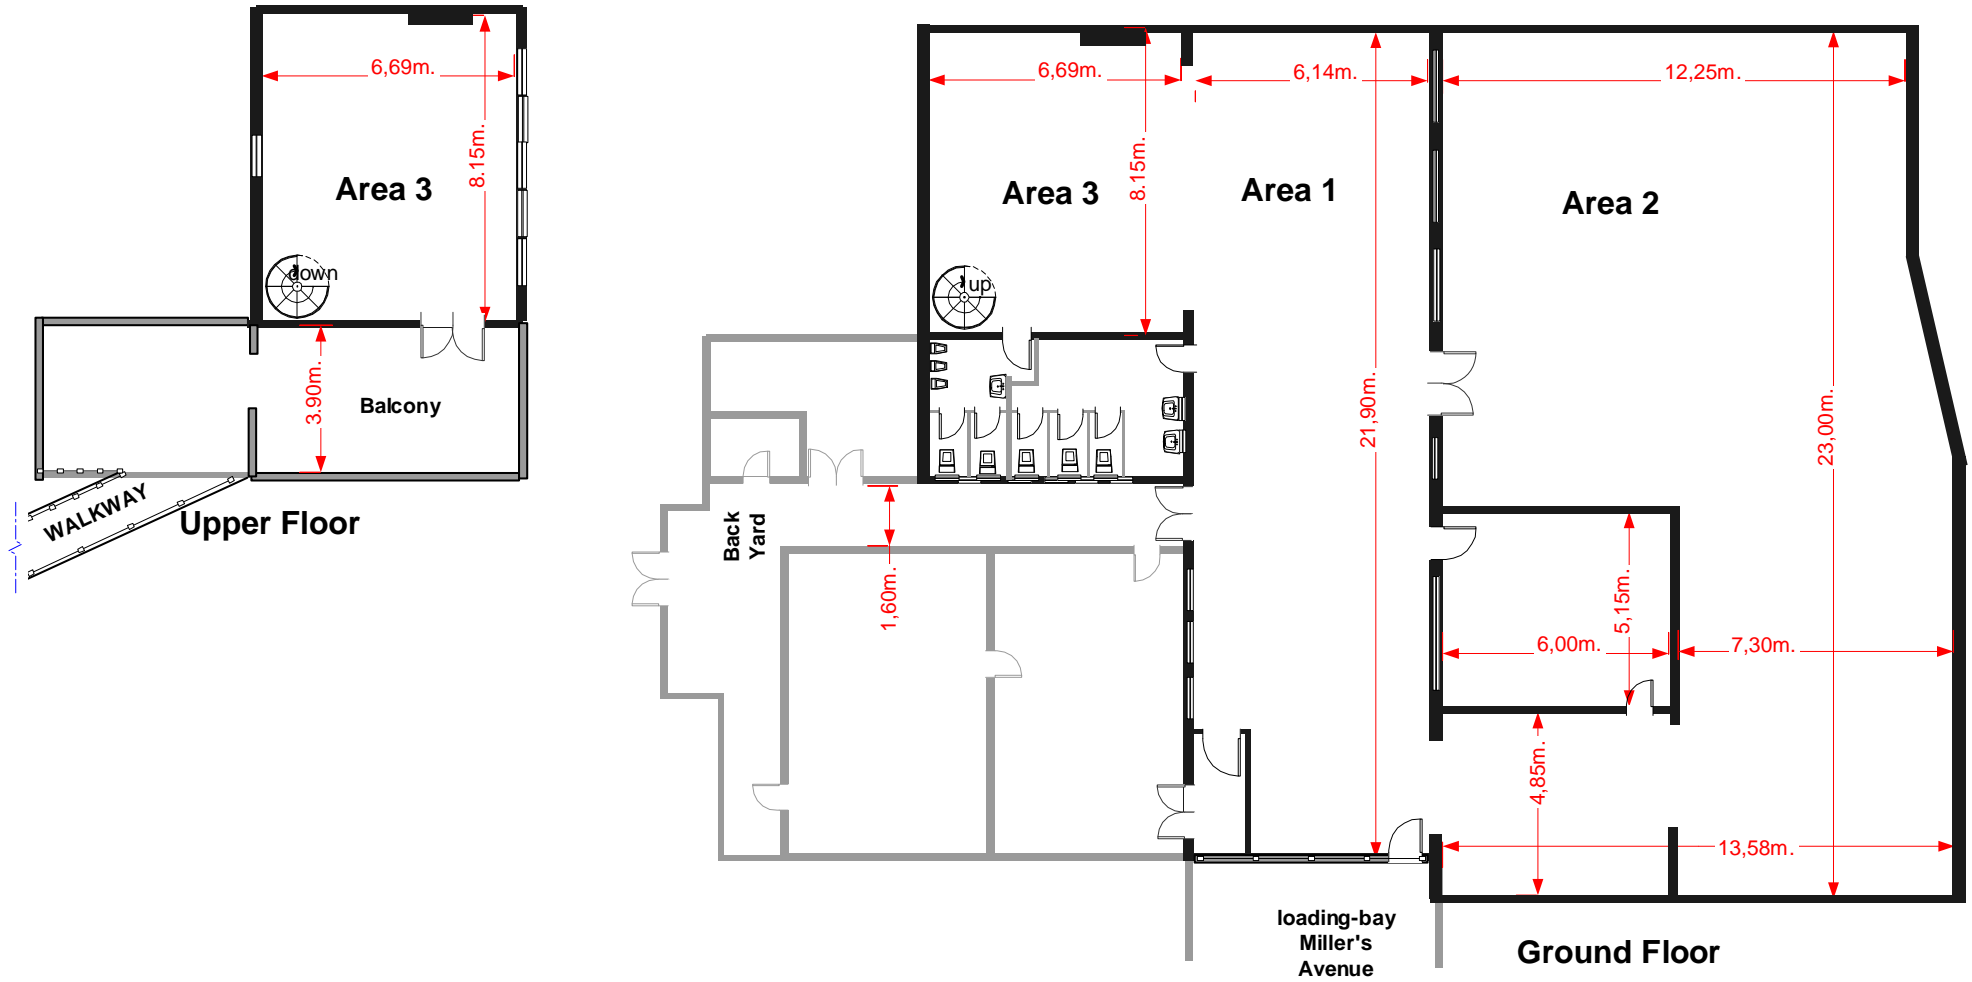

MC Motors
Miller's Avenue, Dalston
London E8 2DS

Overview Floor Plan

Scale: Metric 1: 200 @ A4
 * for PDF. Plans scale off rule below