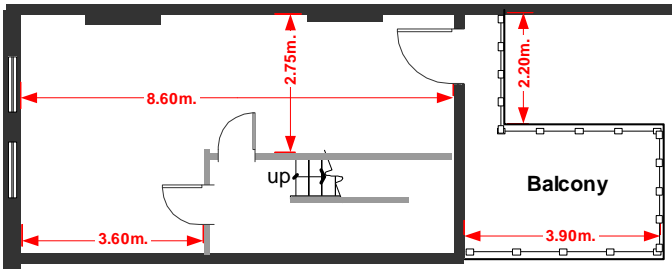

RUBY HOUSE
76 Stoke Newington Road,
London N16 7XB

Site Layout Plan (not to scale)

3rd Floor

2nd Floor

1st Floor

Ground Floor

Ground Floor annex

Basement