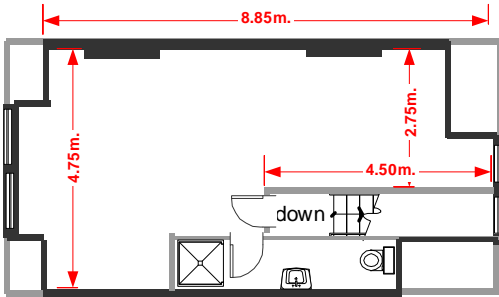

RUBY HOUSE
76 Stoke Newington Road,
London N16 7XB

Site Layout Plan (not to scale)

3rd Floor

2nd Floor

1st Floor

Ground Floor

Ground Floor annex

Basement