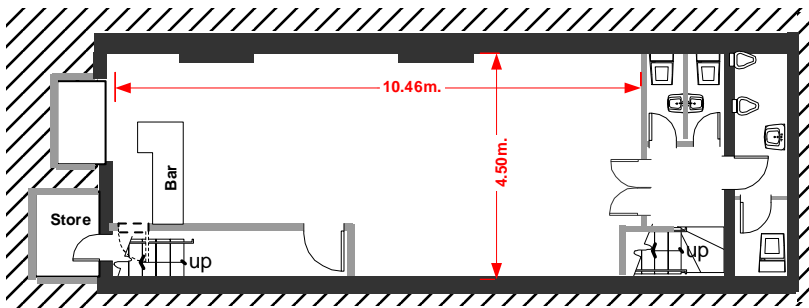

RUBY HOUSE
76 Stoke Newington Road,
London N16 7XB

Site Layout Plan (not to scale)

3rd Floor

2nd Floor

1st Floor

Ground Floor

Ground Floor annex

Basement