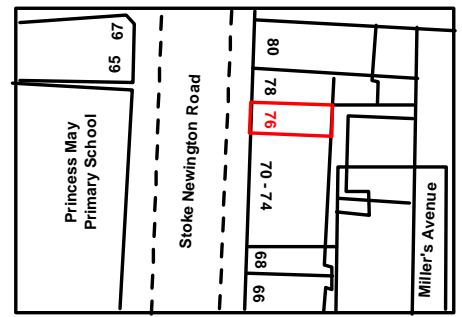

RUBY HOUSE
76 Stoke Newington Road,
London N16 7XB

Site Layout Plan (not to scale)

3rd Floor

2nd Floor

1st Floor

Ground Floor

Ground Floor annex

Basement