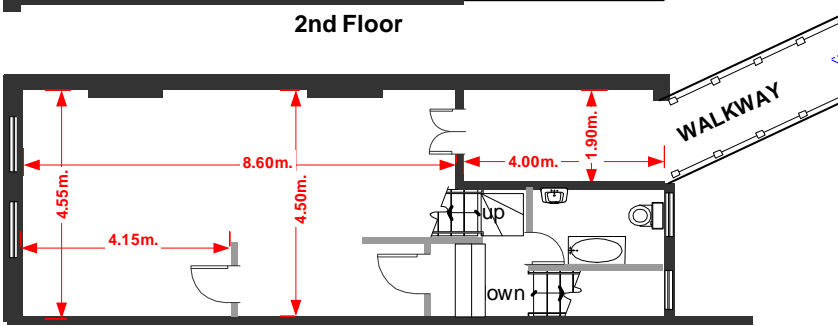

RUBY HOUSE
76 Stoke Newington Road,
London N16 7XB

Site Layout Plan (not to scale)

3rd Floor

2nd Floor

1st Floor

Ground Floor

Ground Floor annex

Basement