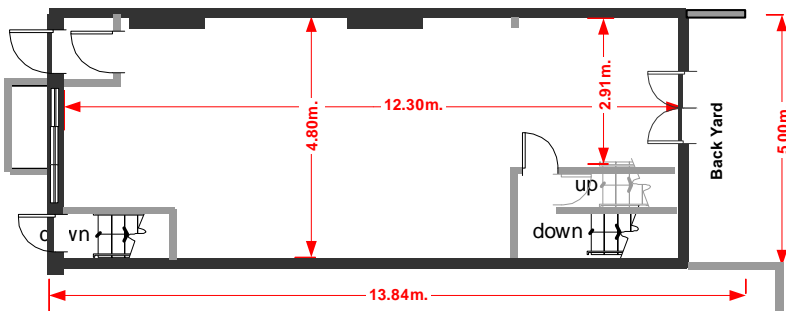

RUBY HOUSE
76 Stoke Newington Road,
London N16 7XB

Site Layout Plan (not to scale)

3rd Floor

2nd Floor

1st Floor

Ground Floor

Ground Floor annex

Basement