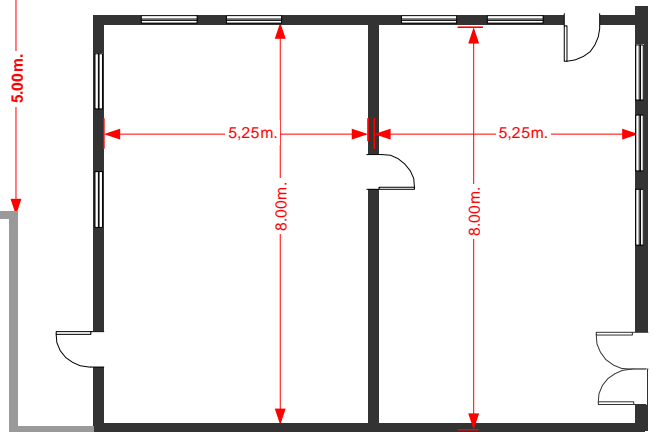

RUBY HOUSE
76 Stoke Newington Road,
London N16 7XB

Site Layout Plan (not to scale)

3rd Floor

2nd Floor

1st Floor

Ground Floor

Ground Floor annex

Basement